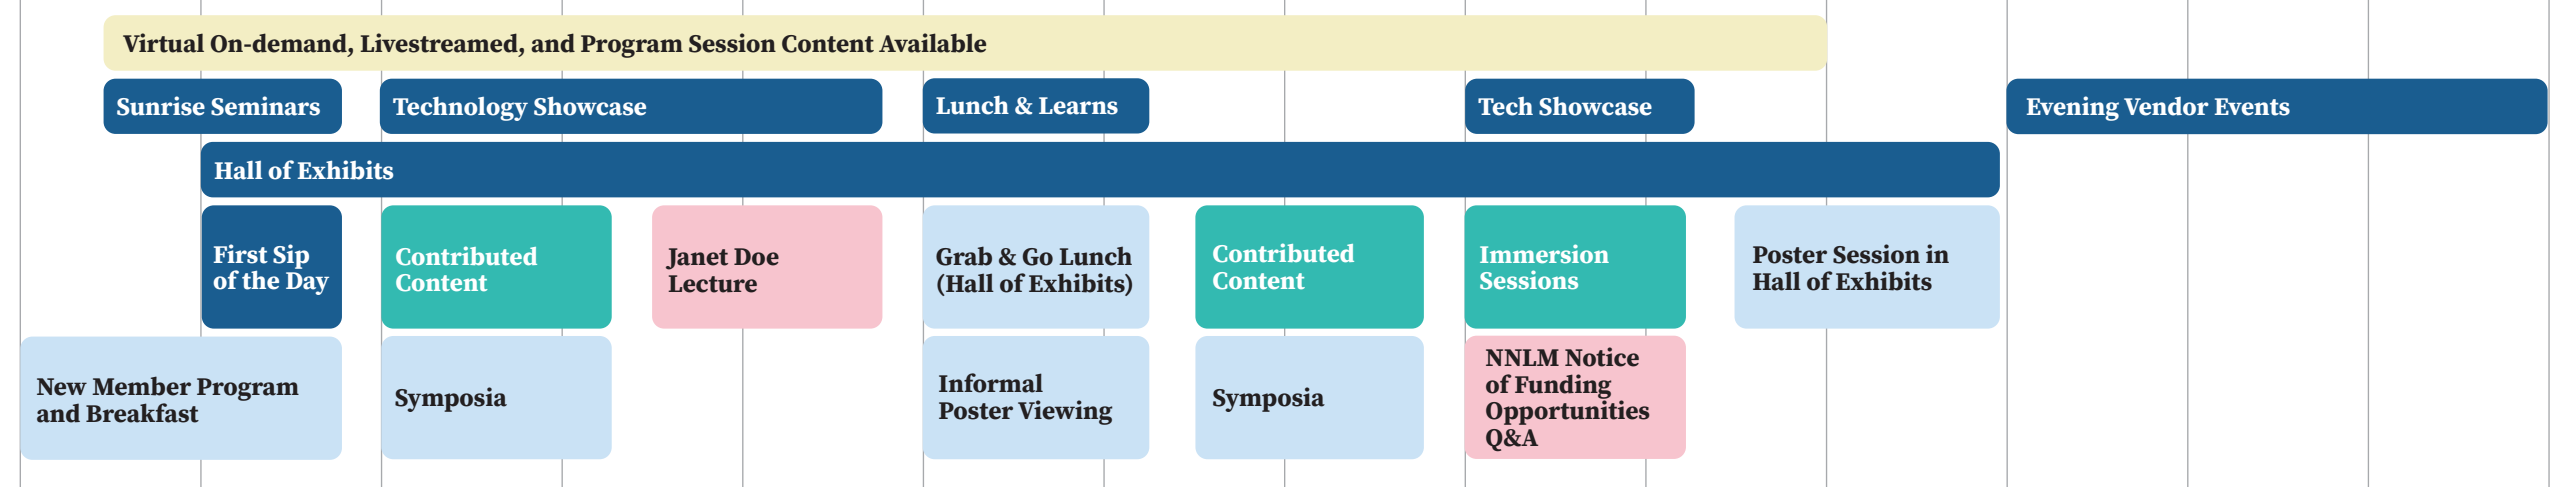

Thursday, May 1