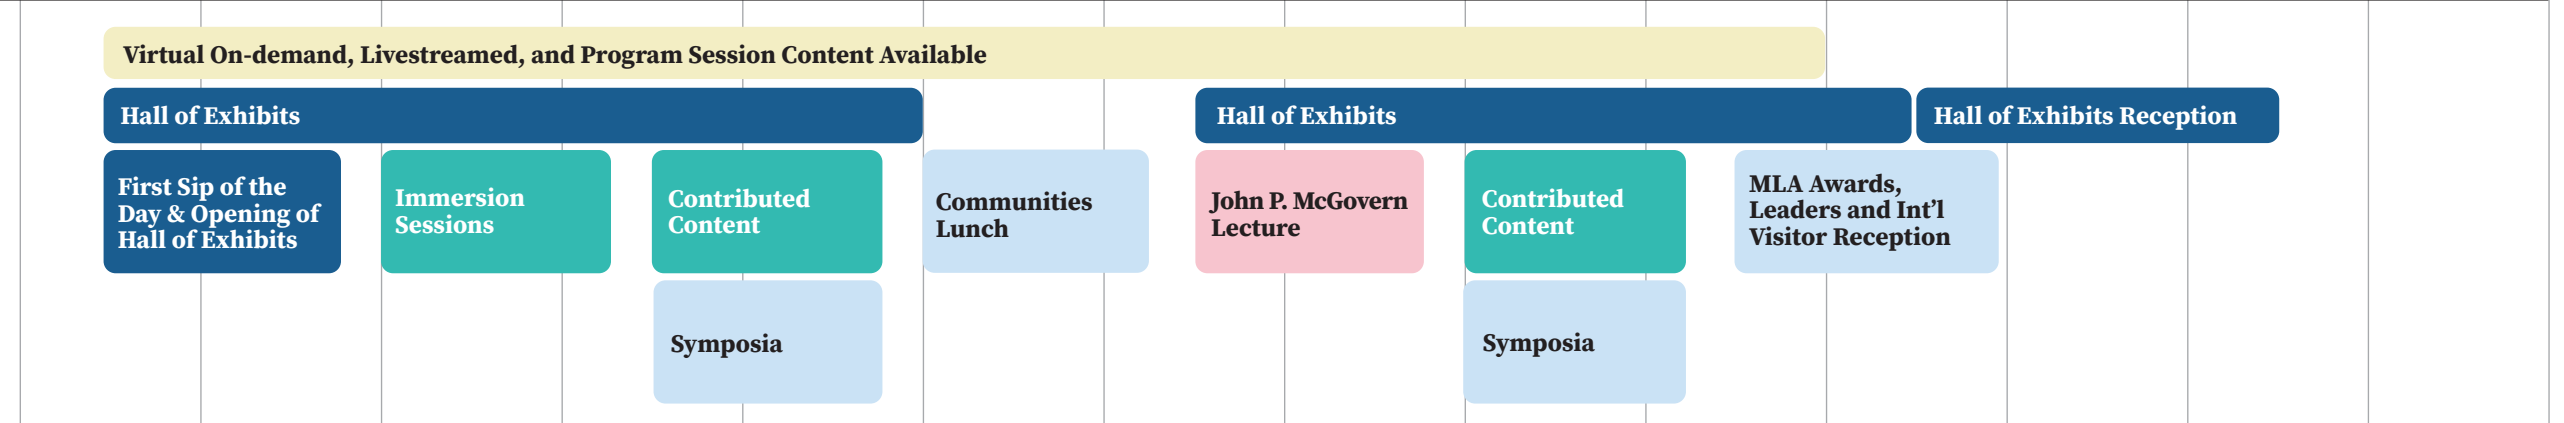

Wednesday, April 30