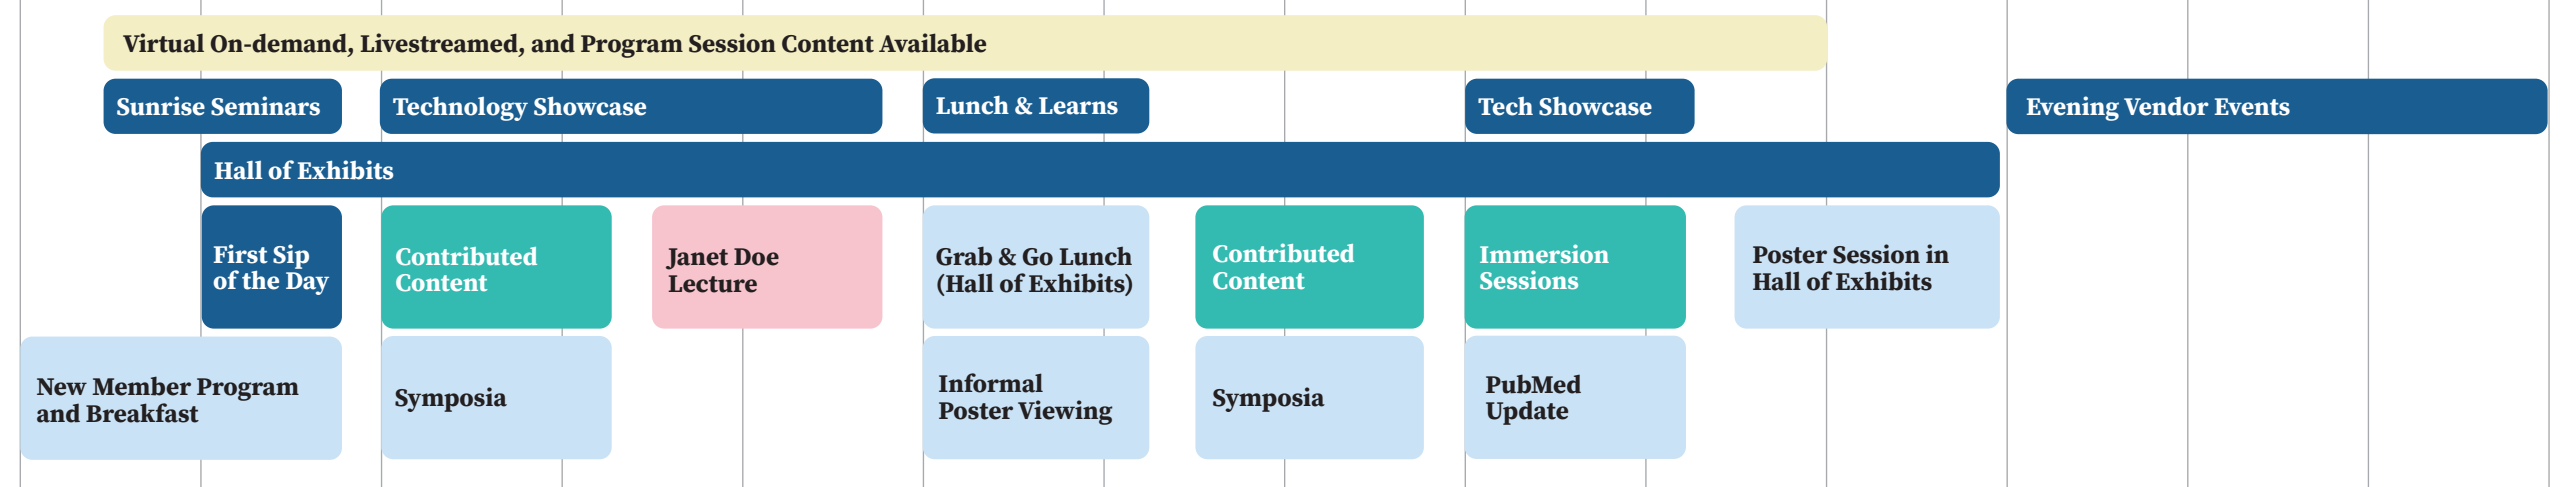

Thursday, May 1